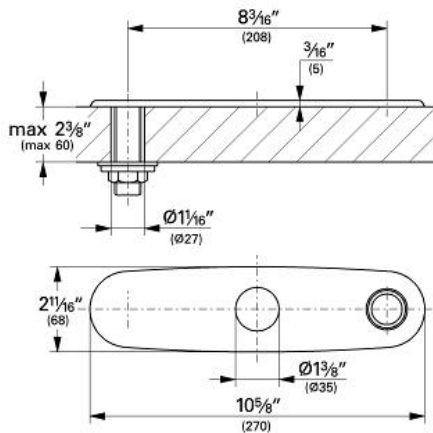

10" Two-Hole Escutcheon

MODEL # 07555000

Pure Freude an Wasser

GROHE

GROHE America, Inc | 200 North Gary Avenue, Suite G, Roselle, IL 60172
Phone: +1 (800) 444-7643 | Fax: +1 (800) 225-2778 | us-customerservice@grohe.com

Product Description:
10" Two-Hole Escutcheon

Standard Specification:

- For use with centerset kitchen faucets with a soap/lotion dispenser to cover unused mounting hole.
- **GROHE StarLight** chrome finish